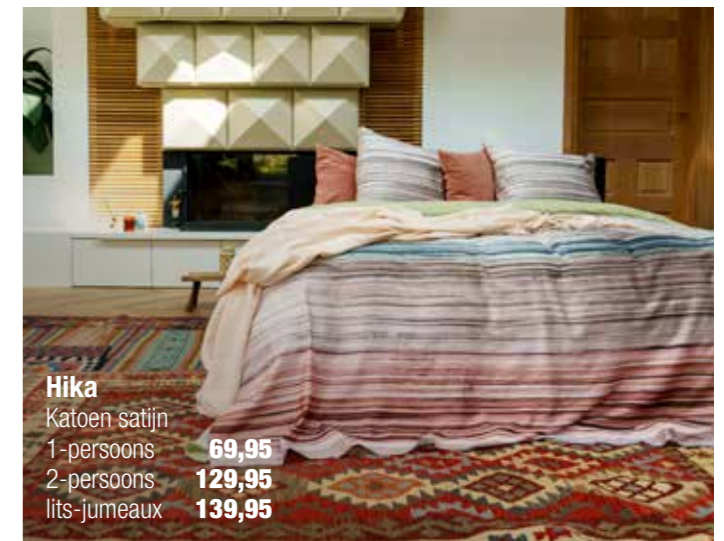

Hika
Katoen satijn
1-persoons **69,95**
2-persoons **129,95**
lits-jumeaux **139,95**