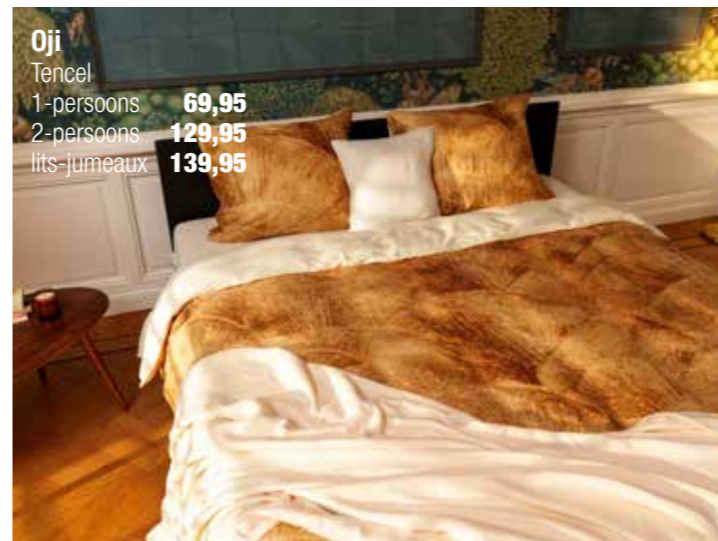

Kiba
Tencel
1-persoons **99,95**
2-persoons **189,95**
lits-jumeaux **199,95**

Ebisu
Tencel
1-persoons **99,95**
2-persoons **189,95**
lits-jumeaux **199,95**

Dessin Chiffchaff
1-persoons ~~44,95~~ **34,95**
2-persoons ~~79,95~~ **59,95**
lits-jumeaux ~~89,95~~ **69,95**

PIP STUDIO

Dessin Amor de dios
1-persoons ~~89,95~~ **79,95**
2-persoons ~~169,95~~ **149,95**
lits-jumeaux ~~179,95~~ **159,95**

Dessin Kasai
Katoen satijn
1-persoons ~~69,95~~ **49,95**
2-persoons ~~129,95~~ **89,95**
lits-jumeaux ~~139,95~~ **99,95**

Nezu
Katoen satijn
1-persoons **69,95**
2-persoons **129,95**
lits-jumeaux **139,95**

kayori

Dessin Vital
1-persoons ~~79,95~~ **69,95**
2-persoons ~~149,95~~ **129,95**
lits-jumeaux ~~159,95~~ **139,95**