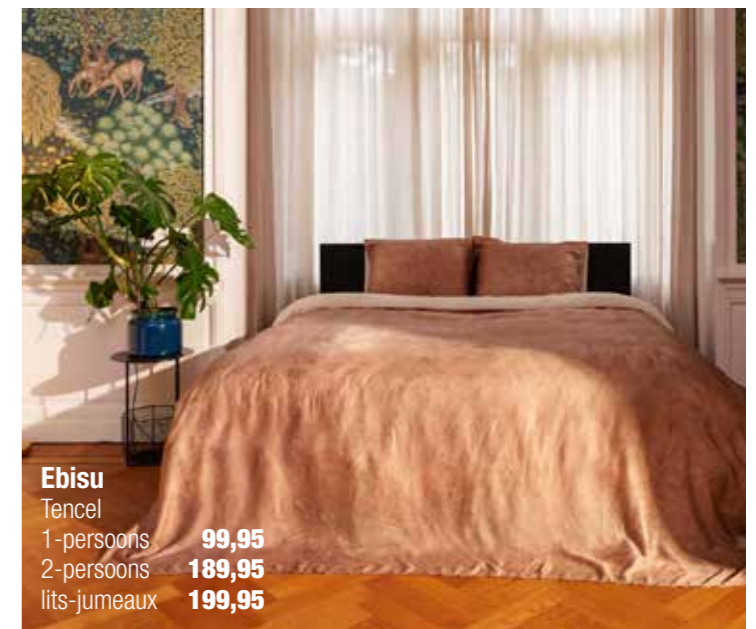

Ariadne *at* Home
FOR HAPPY LIVING

Dessin Bloom white
1-persoons ~~44,95~~ **34,95**
2-persoons ~~79,95~~ **59,95**
lits-jumeaux 89,95 **69,95**

beddinghouse
house of bed & bath

Dessin Duco
1-persoons ~~79,95~~ **69,95**
2-persoons ~~149,95~~ **129,95**
lits-jumeaux ~~159,95~~ **139,95**

Kiba
Tencel
1-persoons **99,95**
2-persoons **189,95**
lits-jumeaux **199,95**

Ebisu
Tencel
1-persoons **99,95**
2-persoons **189,95**
lits-jumeaux **199,95**

Dessin Chiffchaff
1-persoons ~~44,95~~ **34,95**
2-persoons ~~79,95~~ **59,95**
lits-jumeaux ~~89,95~~ **69,95**