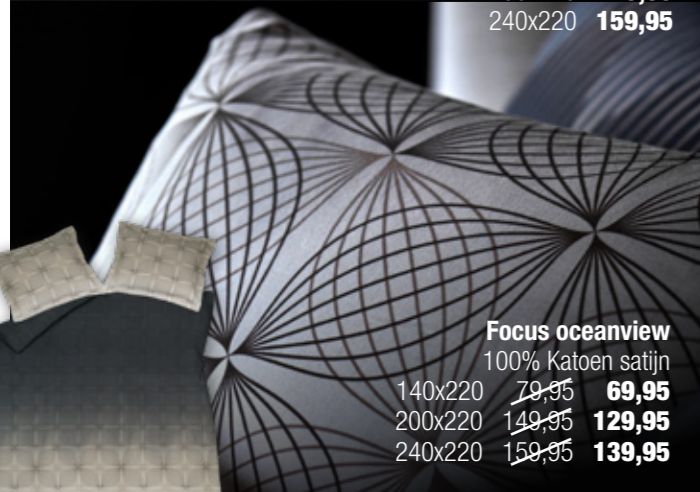

Focus oceanview
100% Katoen satijn
140x220 ~~79,95~~ **69,95**
200x220 ~~149,95~~ **129,95**
240x220 ~~159,95~~ **139,95**